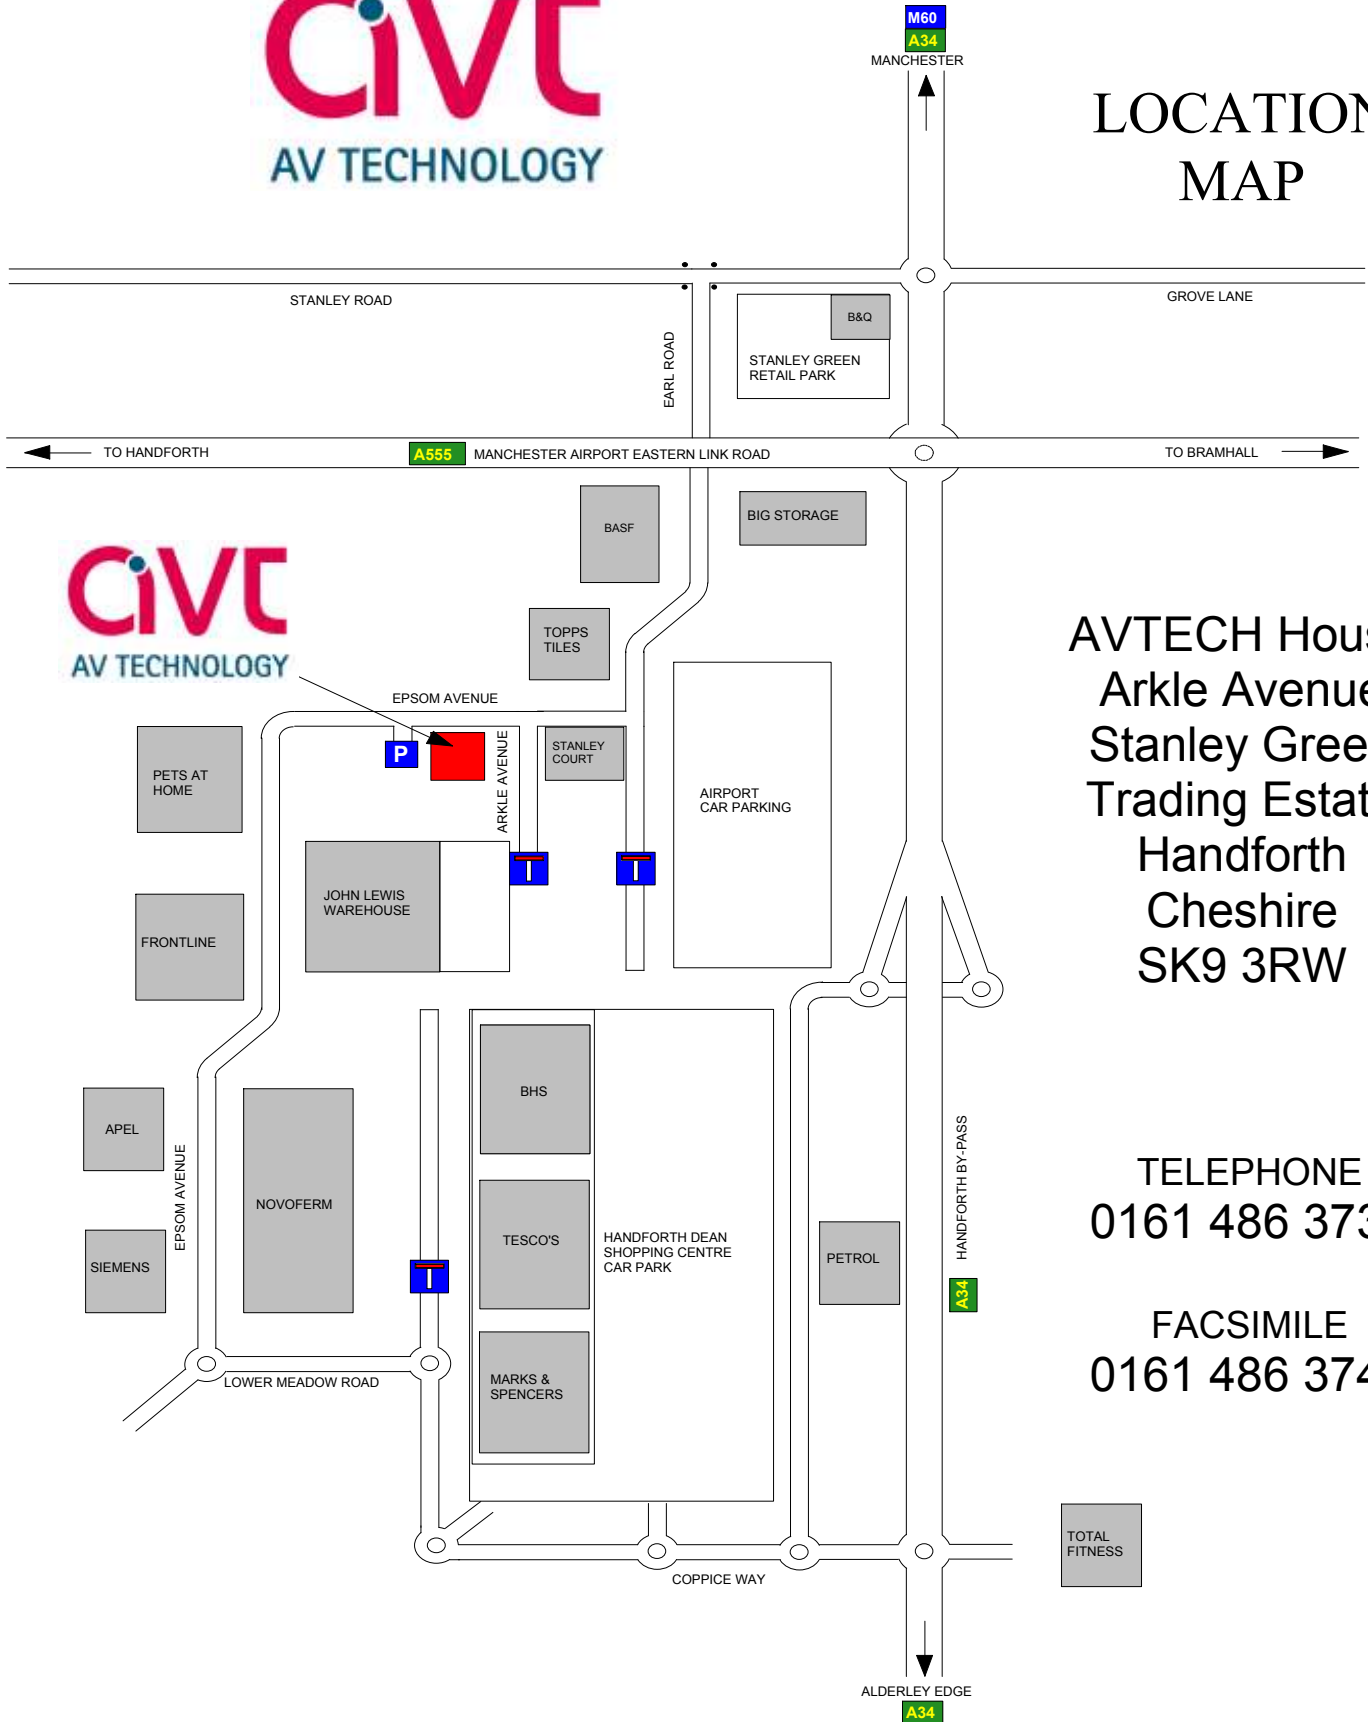

# LOCATION MAP

**AVTECH House**  
Arkle Avenue  
Stanley Green  
Trading Estate  
Handforth  
Cheshire  
SK9 3RW

TELEPHONE  
**0161 486 3737**

FACSIMILE  
**0161 486 3747**

TOTAL  
FITNESS